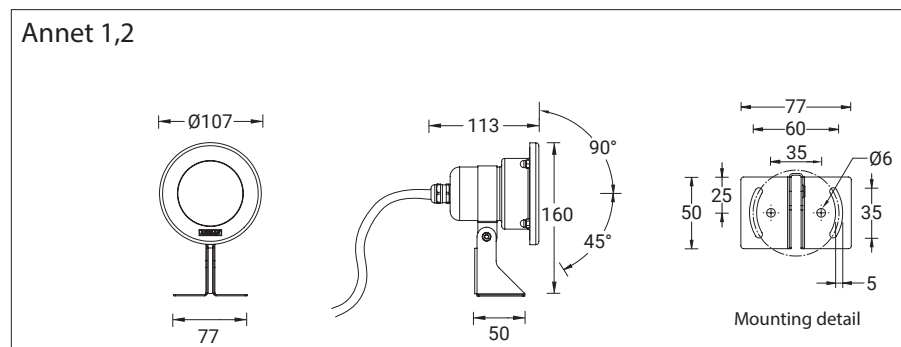

ANNET

Technical information

Model No.	Lamp	Power	Lumen	Optic			CCT	Dimming type	Efficacy	EEC	CRI	Weight	
				N	M	W							
With remote driver - Without remote IP box - Constant current (CC) 700mA, 9V													
ANNET 1	AE-50177	3 LED	8 W	635 lm	28°	32°	51°	3000K, 4000K	1-10V, DALI, On/Off	63 - 97 lm/W	A+	Ra > 80	1.1 kg
With remote driver - Without remote IP box - Constant current (CC) 500mA, 21V													
ANNET 2	AE-50511	7 LED	12 W	1569 lm	23°	34°	42°	3000K, 4000K	1-10V, DALI, On/Off	103 - 144 lm/W	A++	Ra > 80	1.1 kg

Accessories

Connector IP68	Remote box IP65
A62591	A80191
AE-50177	.
AE-50511	.

Format Reference	Format Name
AE-50177-N-W30-DA	ANNET 1 - AE-50177 - 3 LED - 8 W - 28° - 3000K - DALI - Stainless Steel
AE-50177-N-W40-DA	ANNET 1 - AE-50177 - 3 LED - 8 W - 28° - 4000K - DALI - Stainless Steel
AE-50177-N-W30-DI	ANNET 1 - AE-50177 - 3 LED - 8 W - 28° - 3000K - 1-10V - Stainless Steel
AE-50177-N-W40-DI	ANNET 1 - AE-50177 - 3 LED - 8 W - 28° - 4000K - 1-10V - Stainless Steel
AE-50177-N-W30-ND	ANNET 1 - AE-50177 - 3 LED - 8 W - 28° - 3000K - On/Off - Stainless Steel
AE-50177-N-W40-ND	ANNET 1 - AE-50177 - 3 LED - 8 W - 28° - 4000K - On/Off - Stainless Steel
AE-50177-M-W30-DA	ANNET 1 - AE-50177 - 3 LED - 8 W - 32° - 3000K - DALI - Stainless Steel
AE-50177-M-W40-DA	ANNET 1 - AE-50177 - 3 LED - 8 W - 32° - 4000K - DALI - Stainless Steel
AE-50177-M-W30-DI	ANNET 1 - AE-50177 - 3 LED - 8 W - 32° - 3000K - 1-10V - Stainless Steel
AE-50177-M-W40-DI	ANNET 1 - AE-50177 - 3 LED - 8 W - 32° - 4000K - 1-10V - Stainless Steel
AE-50177-M-W30-ND	ANNET 1 - AE-50177 - 3 LED - 8 W - 32° - 3000K - On/Off - Stainless Steel
AE-50177-M-W40-ND	ANNET 1 - AE-50177 - 3 LED - 8 W - 32° - 4000K - On/Off - Stainless Steel
AE-50177-W-W30-DA	ANNET 1 - AE-50177 - 3 LED - 8 W - 51° - 3000K - DALI - Stainless Steel
AE-50177-W-W40-DA	ANNET 1 - AE-50177 - 3 LED - 8 W - 51° - 4000K - DALI - Stainless Steel
AE-50177-W-W30-DI	ANNET 1 - AE-50177 - 3 LED - 8 W - 51° - 3000K - 1-10V - Stainless Steel
AE-50177-W-W40-DI	ANNET 1 - AE-50177 - 3 LED - 8 W - 51° - 4000K - 1-10V - Stainless Steel
AE-50177-W-W30-ND	ANNET 1 - AE-50177 - 3 LED - 8 W - 51° - 3000K - On/Off - Stainless Steel